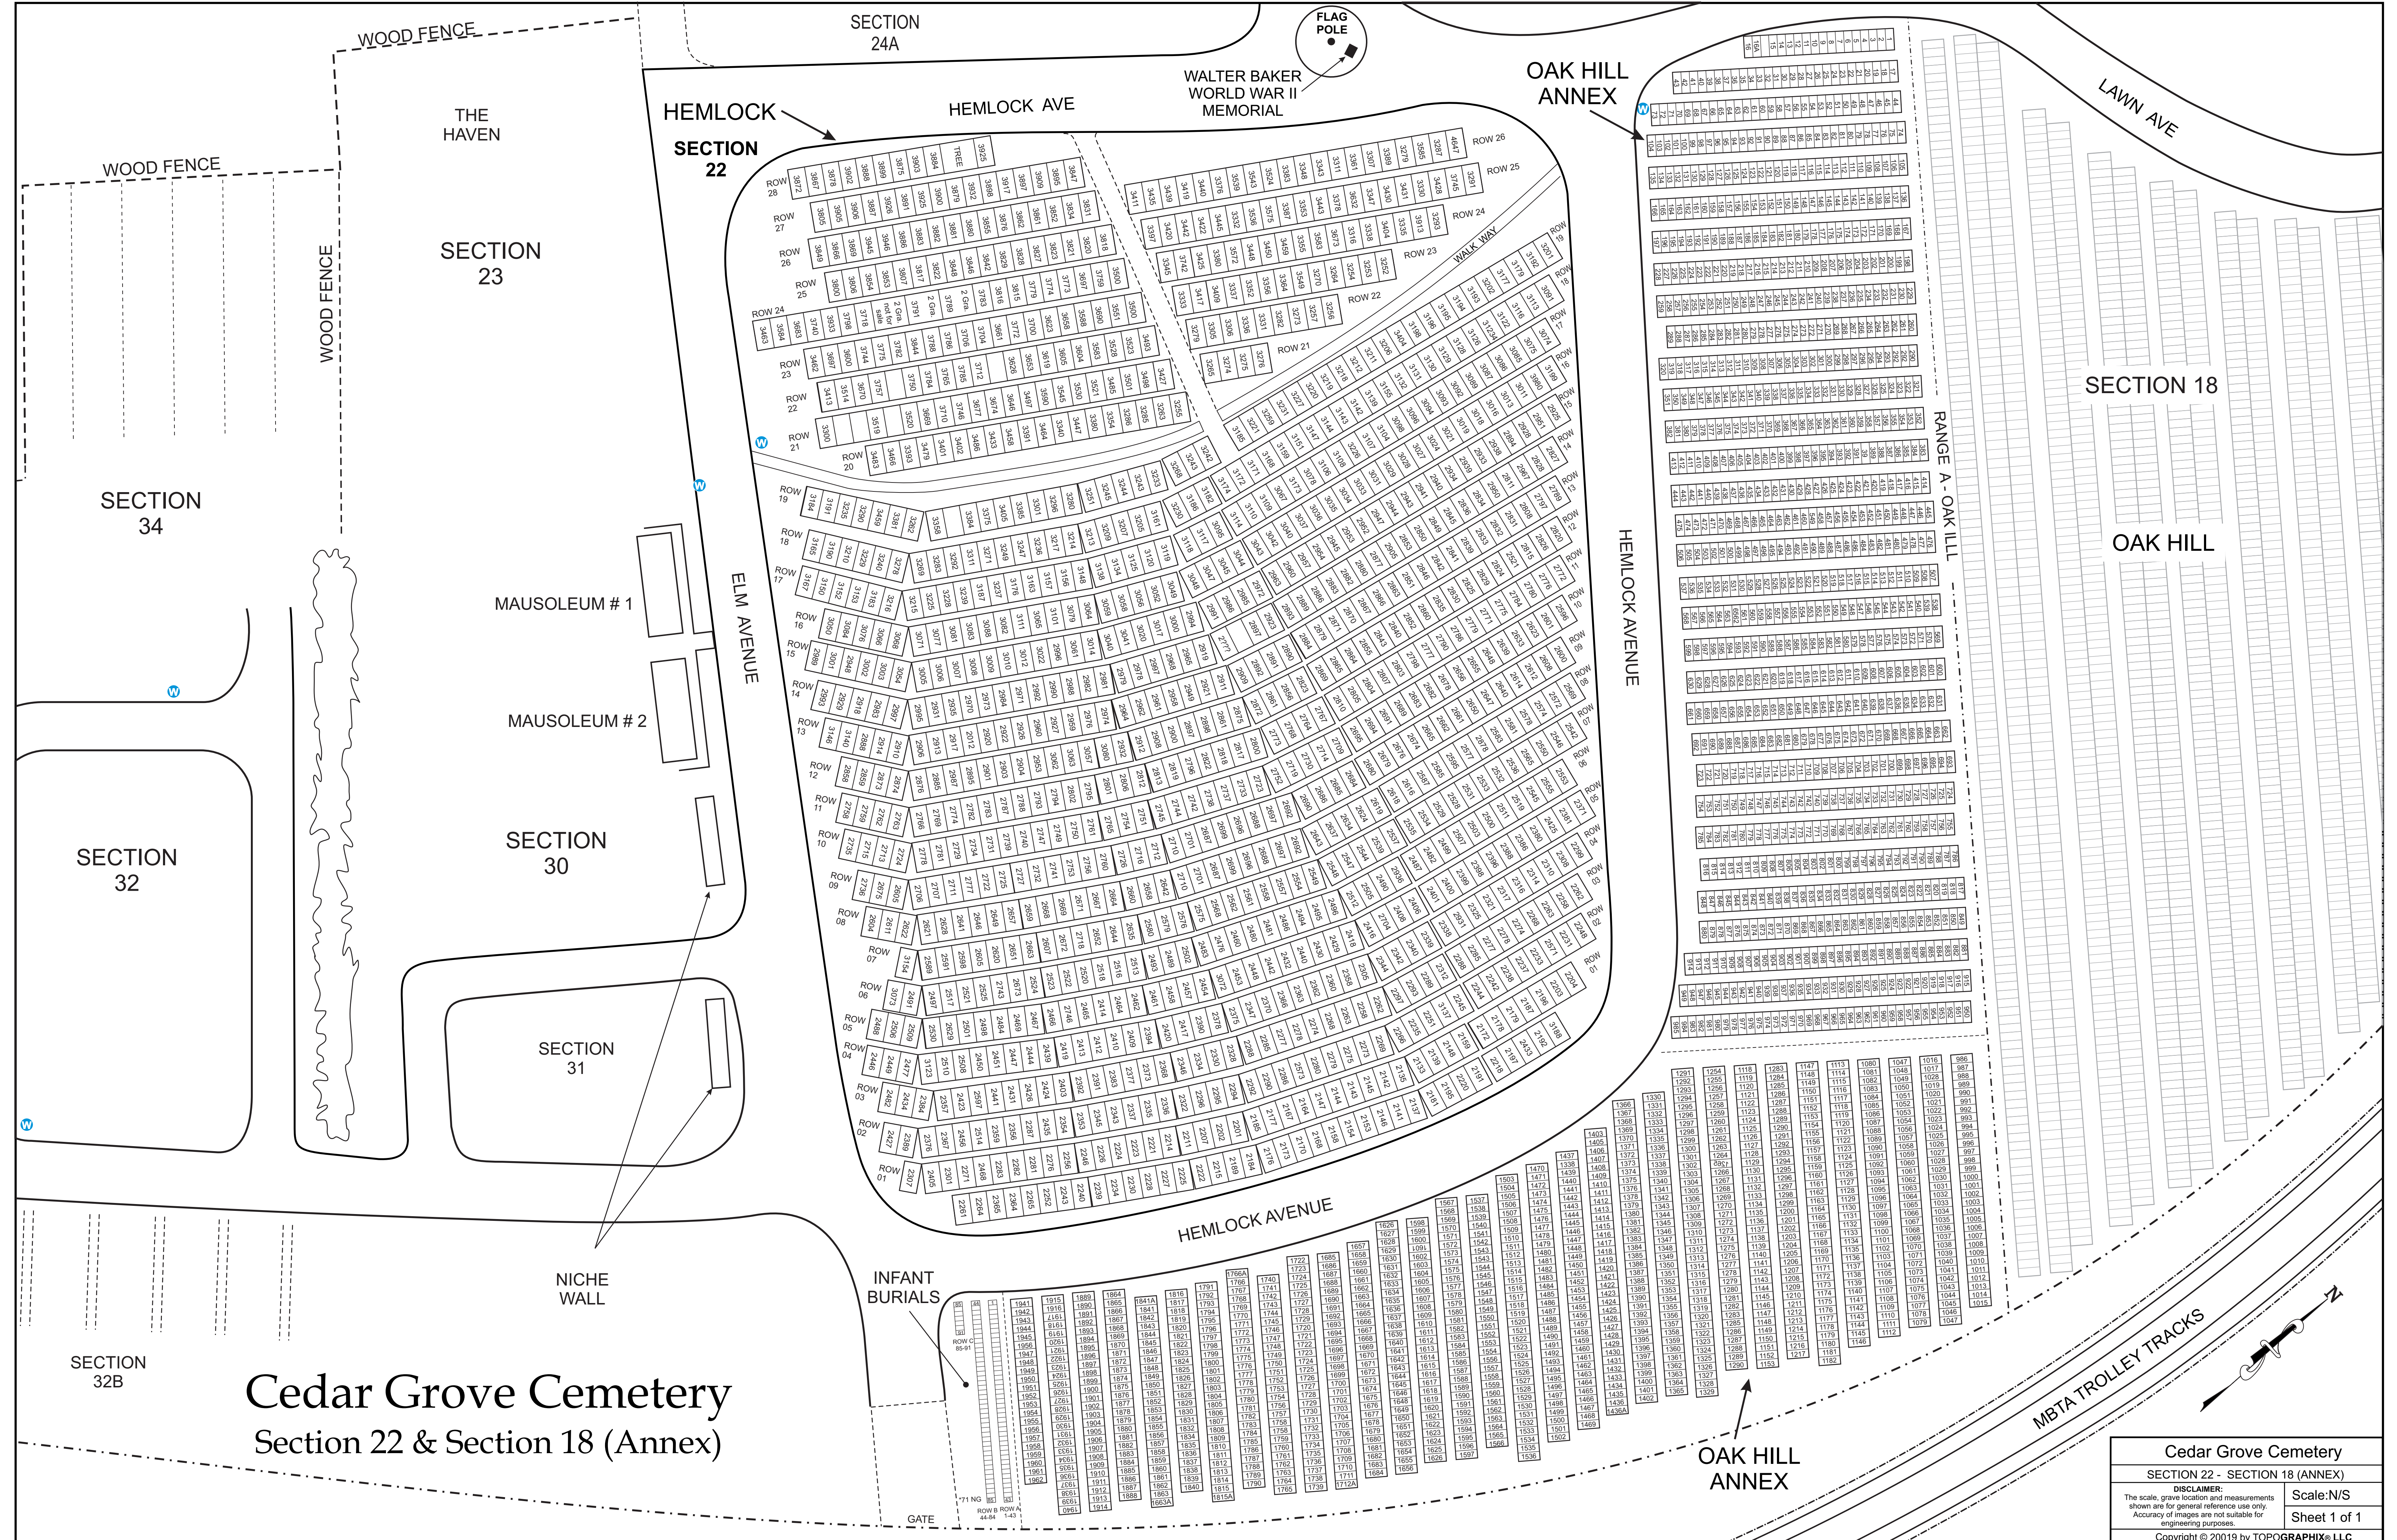

Cedar Grove Cemetery

Section 22 & Section 18 (Annex)

Cedar Grove Cemetery
SECTION 22 - SECTION 18 (ANNEX)

DISCLAIMER:
 The scale, grave location and measurements shown are for general reference use only. Accuracy of images are not suitable for engineering purposes.

Scale: N/S
 Sheet 1 of 1

Copyright © 2009 by TOPOGRAPHIX LLC